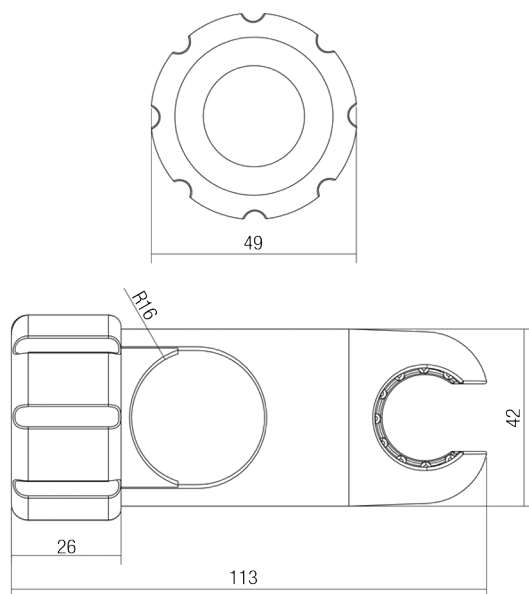

PRODUCT INFORMATION

DIMENSIONS

INDICATIVE IMAGE

ABS GLIDE SLIDE CRADLE

Product Code - Finish

- HC 024 BLC - Black/Chrome

Features

- Fastens to 32mm grab rail
- Clicklock™ cradle mechanism
- ABS construction
- Black body
- Chrome handset cradle and lock nut